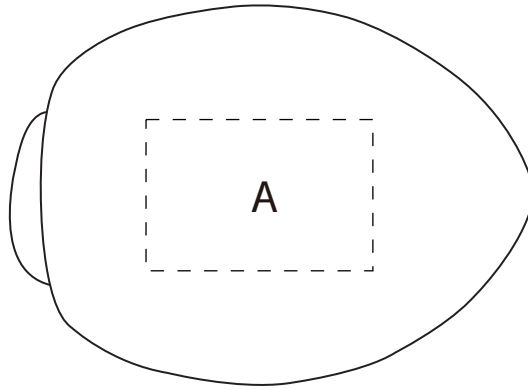

Product: PXR095
Product Size: 50x50x69mm
Decoration Options:

Shown at 100% actual size

A: Print size:30mm(w) x 20mm(h)