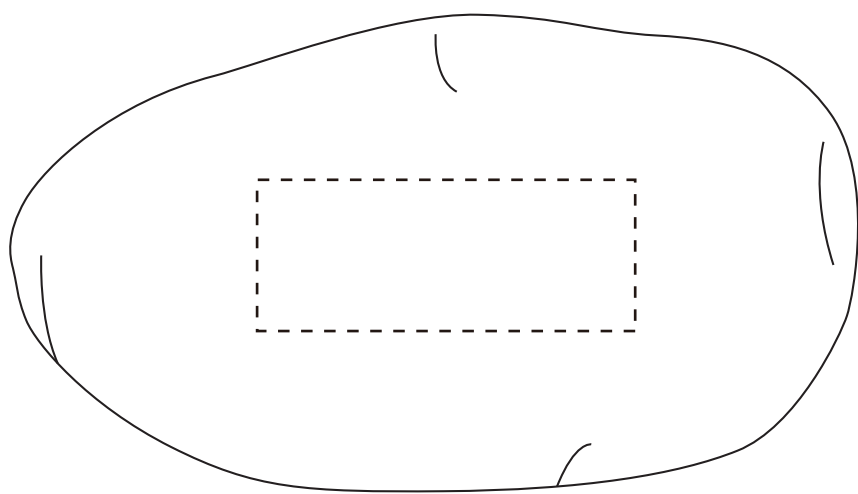

Product: PXR092
Product Size: 112x62x56mm
Decoration Options: Print

Shown at 100% actual size
Print size: 50mm(w) x 20mm(h)