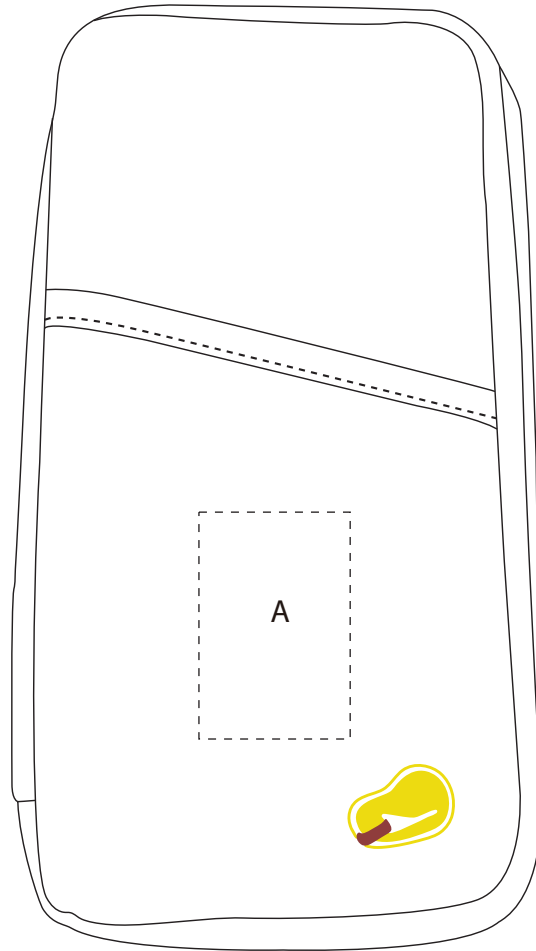

Product: PXL4535
Product Size: 13x25x2cm
Decoration Options:

Shown at 50% actual size
A: Print size: 40mm(w) x 60mm(h)