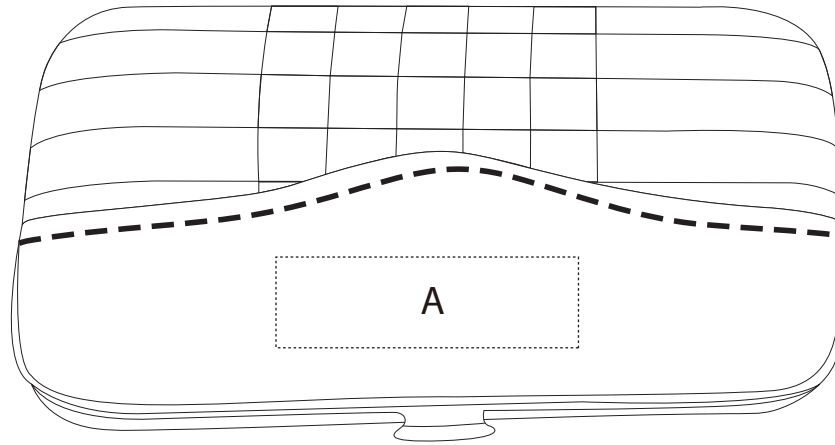

Product: PXL3729  
Product Size: 110x60x20mm  
Decoration Options:

A:Print size: 40mm(w) x 12mm(h)  
Shown at 100% actual size