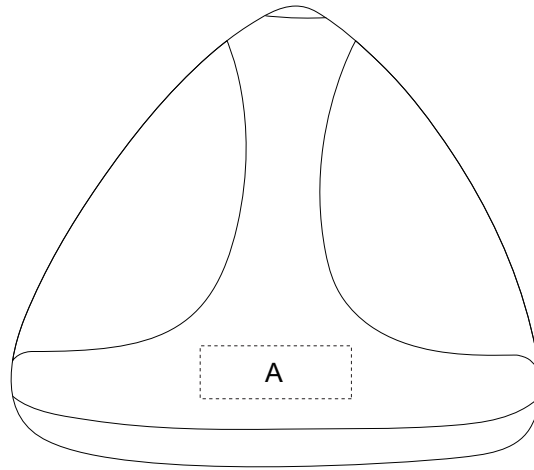

Product: PXL2228
Product Size: 70x64x15mm
Decoration Options:

A: Print size: 20mm(w) x 7mm(h)
Shown at 100% actual size