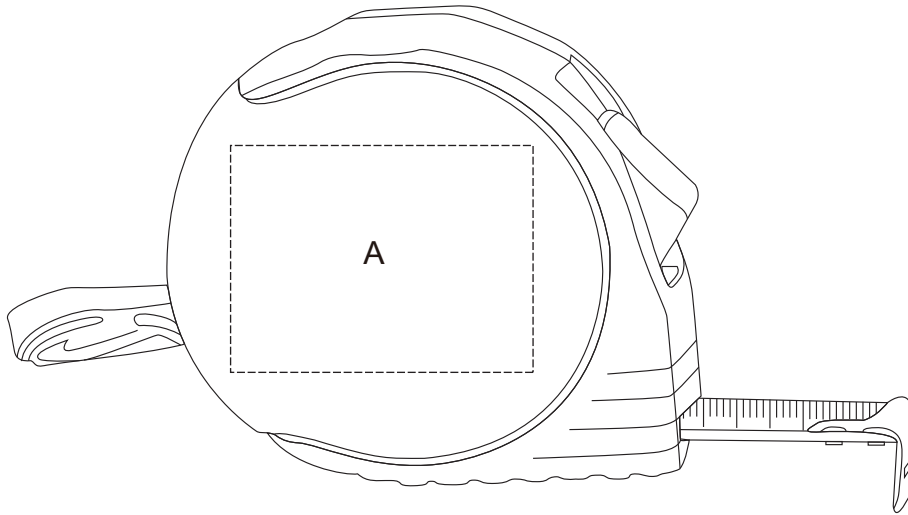

Product: PXL2214
Product Size: 246x85mm
Decoration Options: Print

Shown at 100% actual size
A:Print size: 40mm(w) x30mm(h)