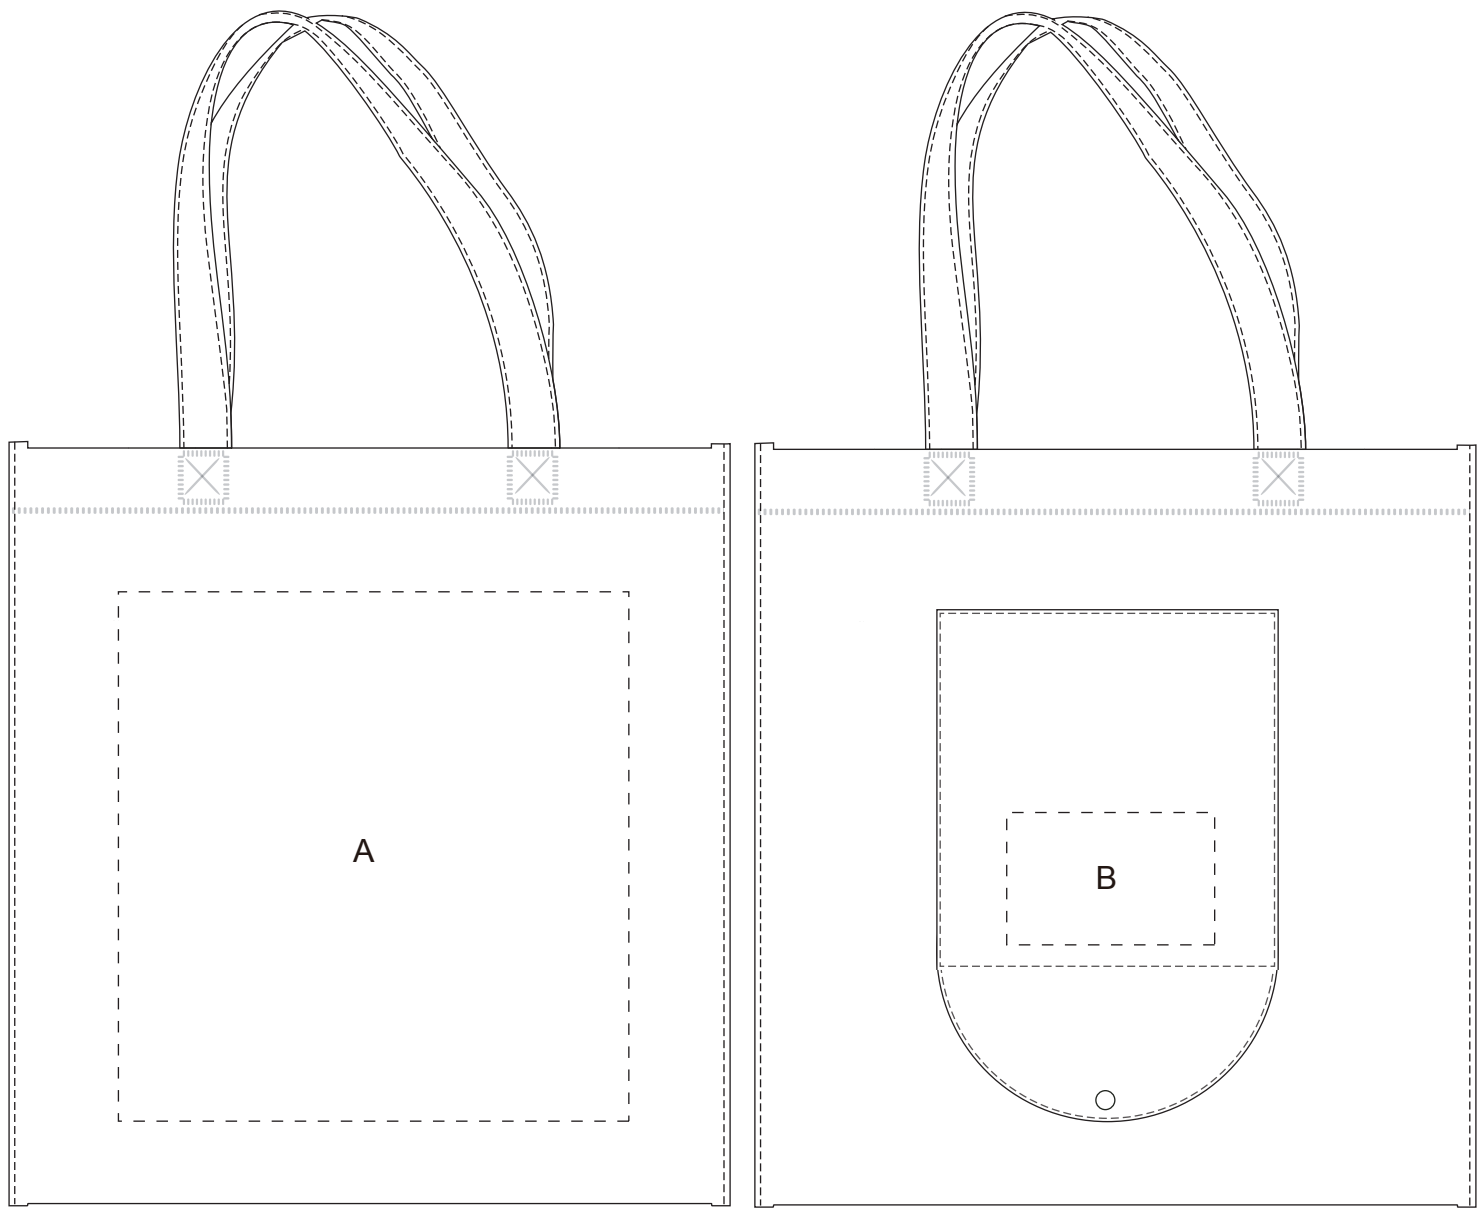

Product: PXB027
Product Size: 380x400mm
Decoration Options:

A: Print size: 270mm(w) x 280mm(h)

B: Print size: 110mm(w) x 70mm(h)

Shown at 25% actual size