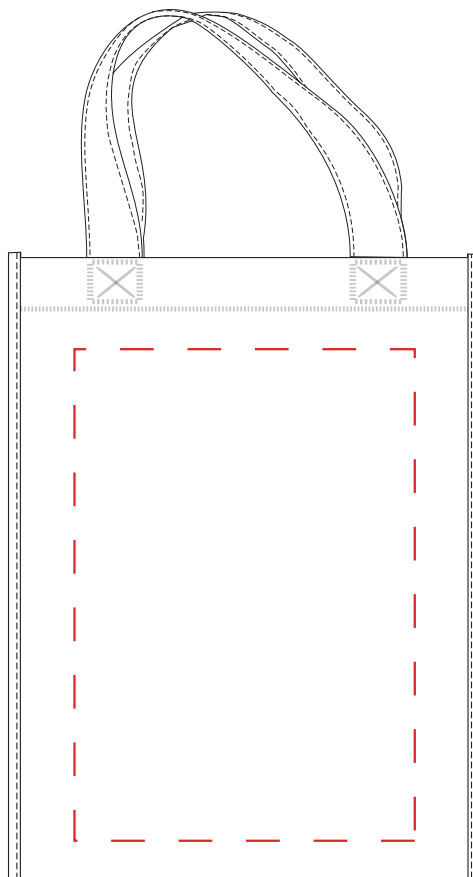

Product: PXB022
Product Size: 250 x 330 x 50 Handle:31 cm x 3 cm
Decoration Options:

Print size: 180mm(w) x260mm(h)
Shown at 25% actual size