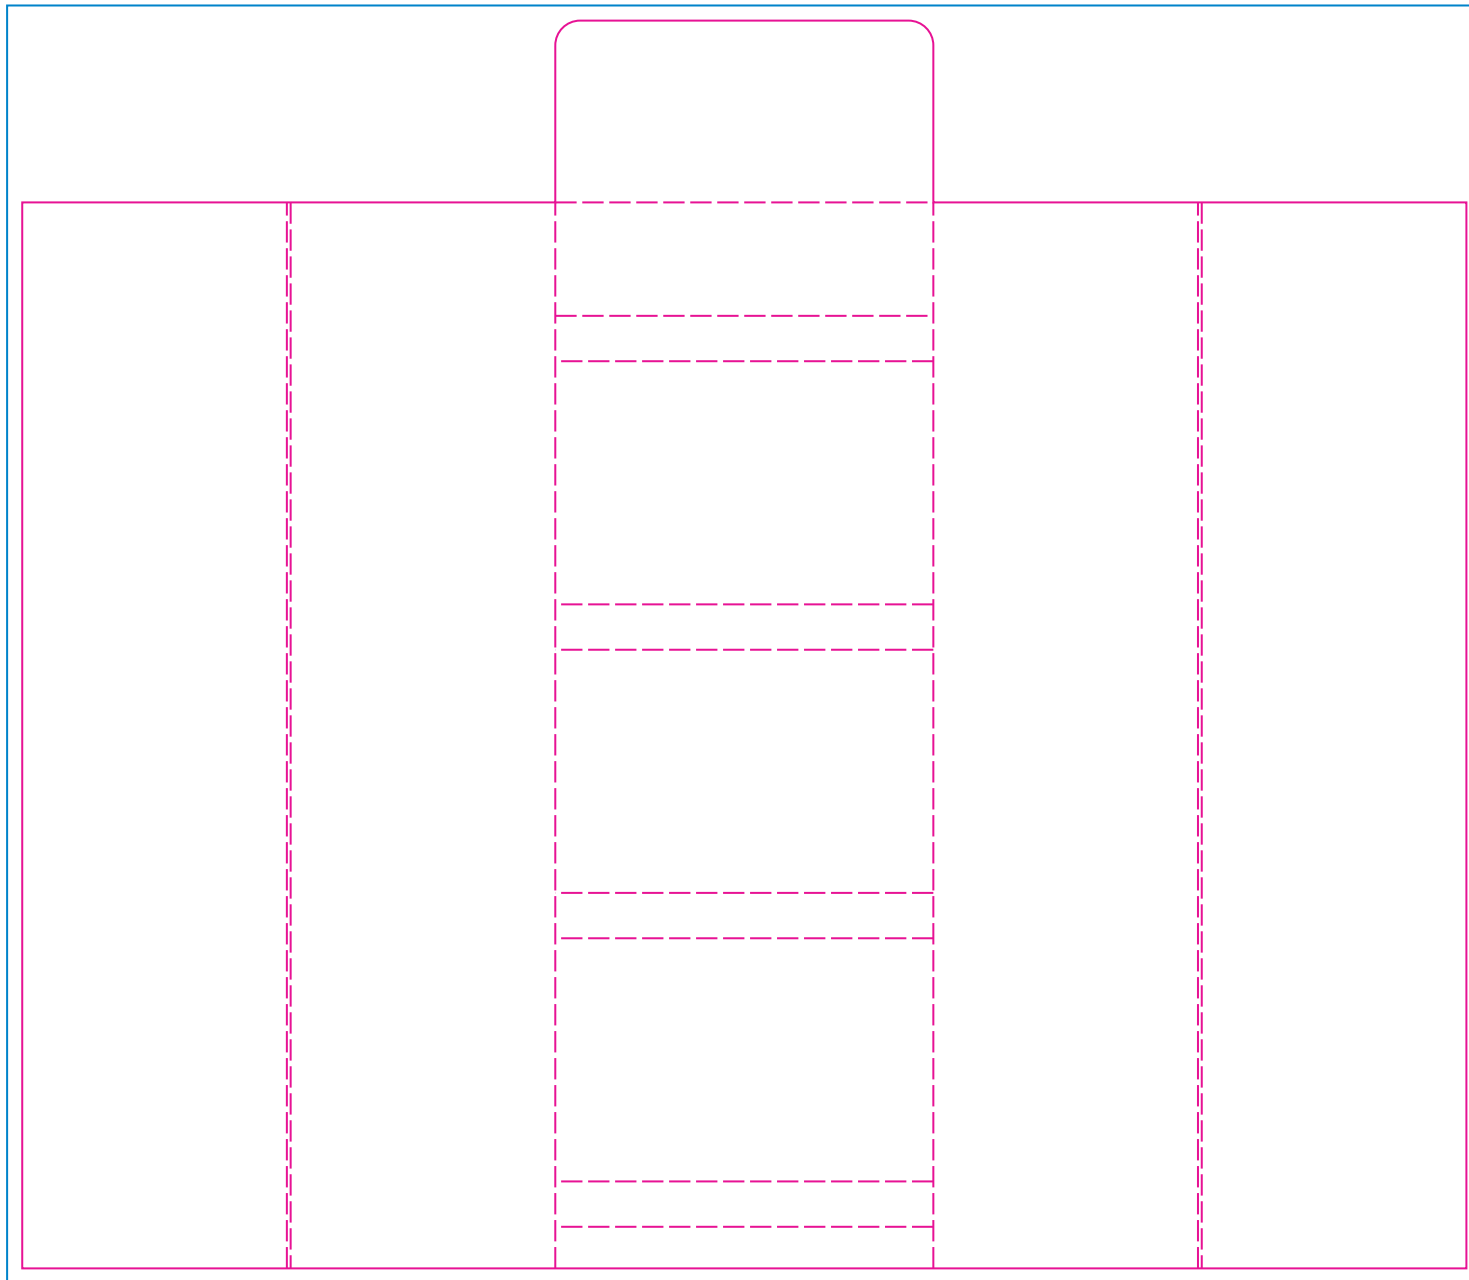

Product: POS43
 Product Size: 500mm(w)×1650mm(h)×350mm(d)
 Decoration Options:

left outside

left inside

Front

right inside

right outside

Back

Print size:1910mm(w) x 1650mm(h)
 Shown at 10% actual size

Print size:500mm(w) x 1650mm(h)

— Knife line
 □ Bleed area

The front panel:

Print size:500mm(w) x 60mm(h)

Surface Treatment: Glossy
 Matte Lamination