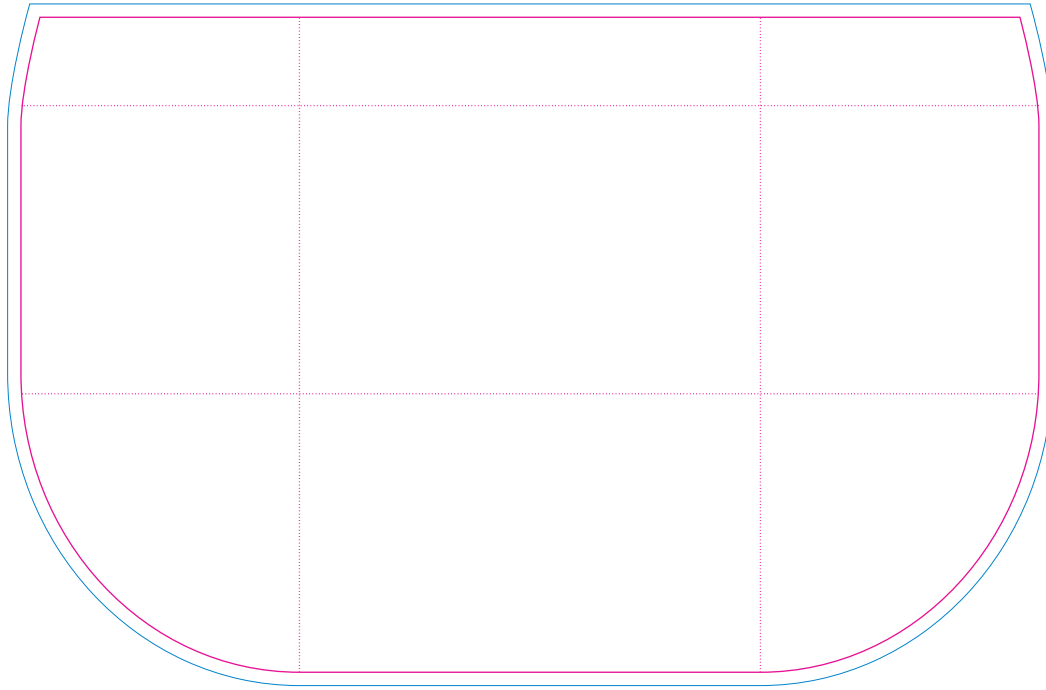

Product: POS31  
Product Size: 2692.4mm(W)x1732.2mm(H)  
Decoration Options:

Print size: 2692.4mm(W)x1732.2mm(H)  
Shown at 5% actual size

— Knife line  
— Bleed line