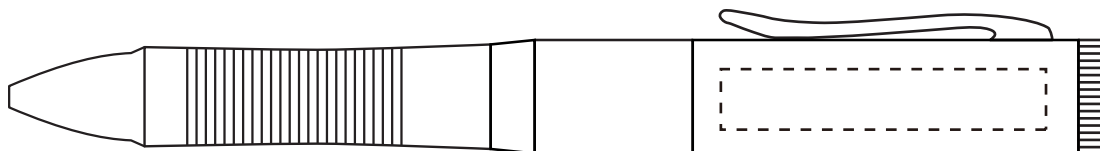

Product: PCU-PENF
Product Size: 145x15x15 mm
Decoration Options: Print

Print size: 43mm(w) x 8mm(h)