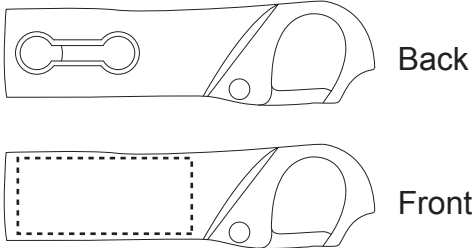

Product: PCU942  
Product Size: 49mm(w) x 13.7mm(H)  
Decoration Options: CMYK, Screen print, Engrave

Engrave/ Print size: 23mm(w) x 10mm(H)  
Shown at 100% actual size