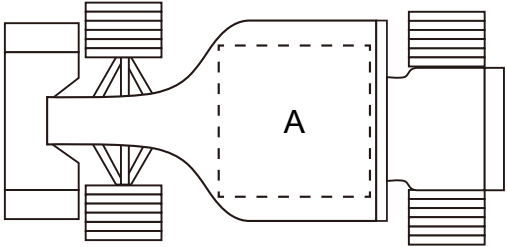

Product: PCU-885  
Product Size: 66x32 mm  
Decoration Options: Print, Engrave

Logo will be printed on Back

A: 20mm(W) x 20mm(H)