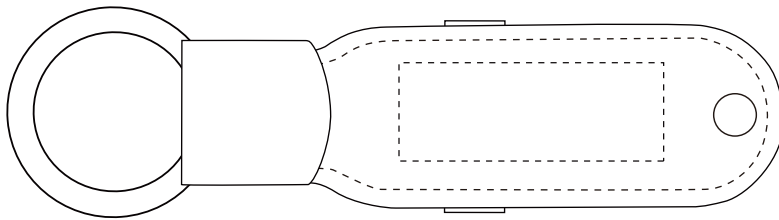

Product:PCU666
Product Size:105x28x10mm
Decoration Options:

Print size: 35mm(w) x 13mm(h)
Shown at 100% actual size