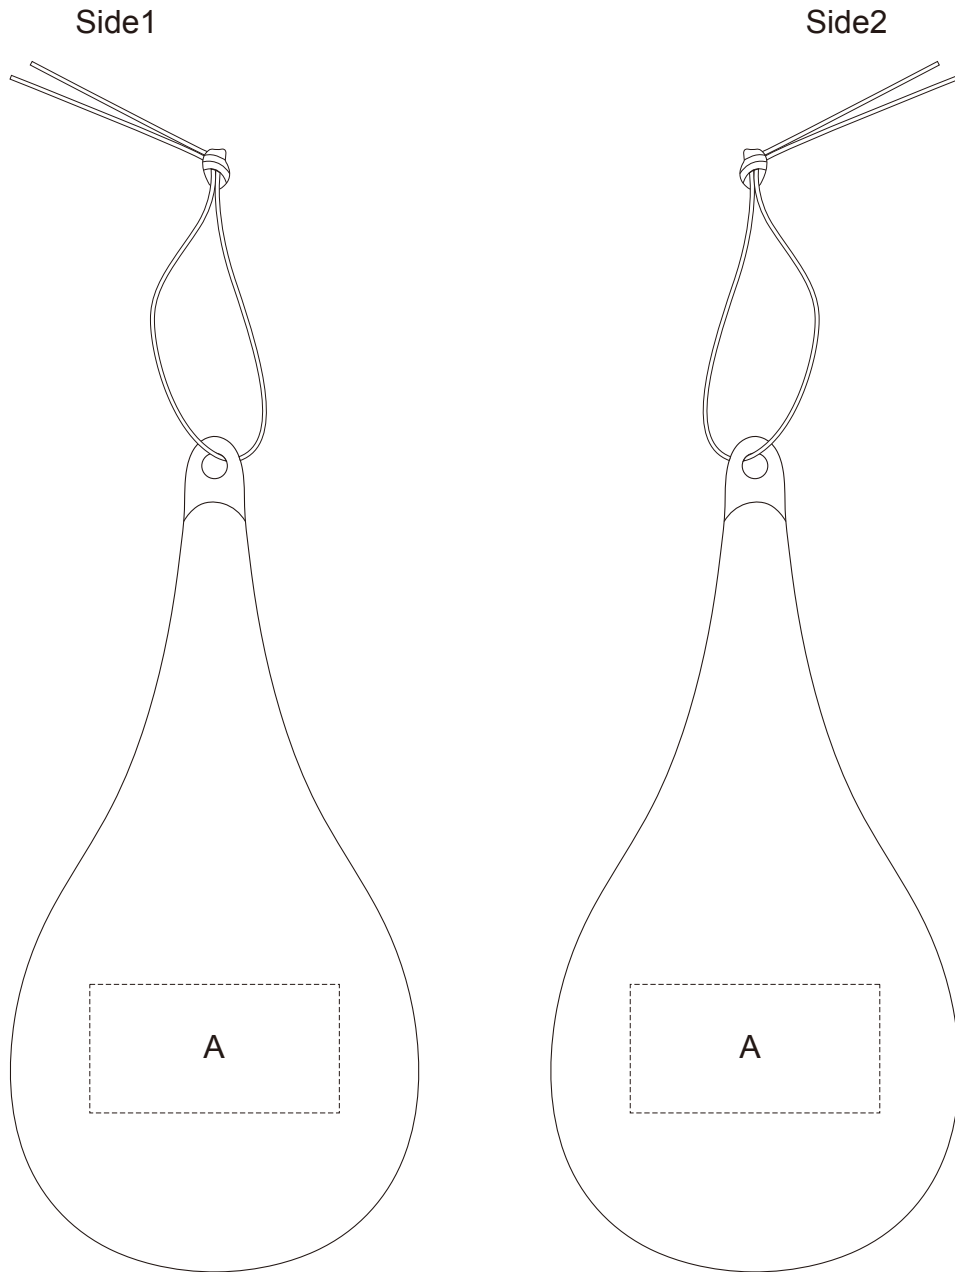

Product: PCTC25
Product Size: 110x54 mm
Decoration Options: Print

A: Print size:33mm(w) x 17mm(h)
Shown at 100% actual size