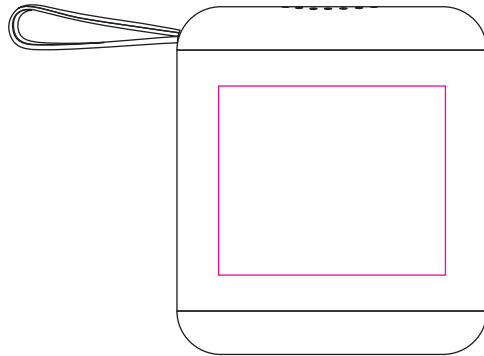

Product: PCT138
Product Size: 41mm(w)x41mm(h)x46mm(d)
Decoration Options: Laser light-up

Print

Left side

Print size: 30mm(w) x25mm(h)
Shown at 100% actual size

Front

Print size: 30mm(w) x25mm(h)
Shown at 100% actual size

Right side

Print size: 30mm(w) x25mm(h)
Shown at 100% actual size