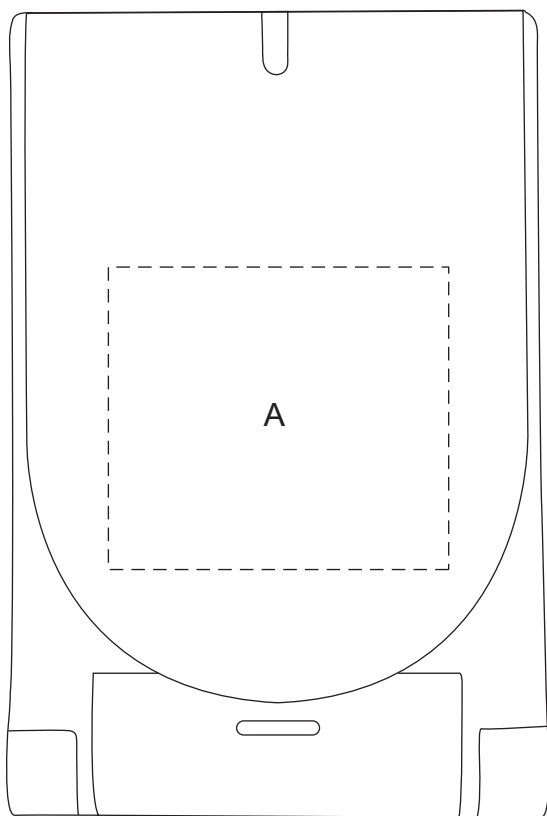

Product: PCT032
Product Size: 107x71x17mm
Decoration Options:

A: Print size: 45mm(w) x40mm(h)
Shown at 100% actual size

Print size: 66.5mm(w) x91.5mm(h)
Shown at 100% actual size

— Knife line
— Bleed line