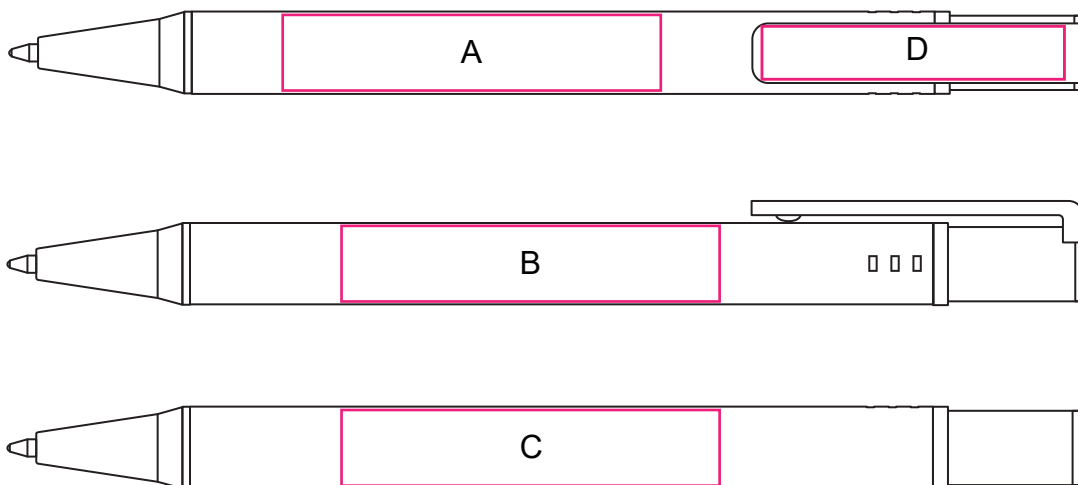

Product: PCS042  
Product Size: 142mm(W)x 11.2mm(H)  
Decoration Options: Print

Shown at 100% actual size  
Print size: A/B/C: 50mm(W) x 10mm(H)  
D: 40mm(W) x 7mm(H)