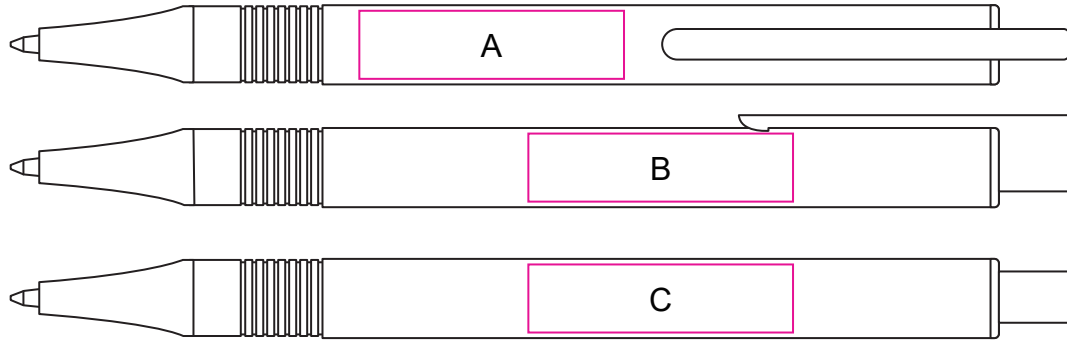

Product: PCS041  
Product Size: 141mm(W)x 11.2mm(H)  
Decoration Options: Print

Shown at 100% actual size  
Print size: A/B/C: 35mm(W) x 9mm(H)