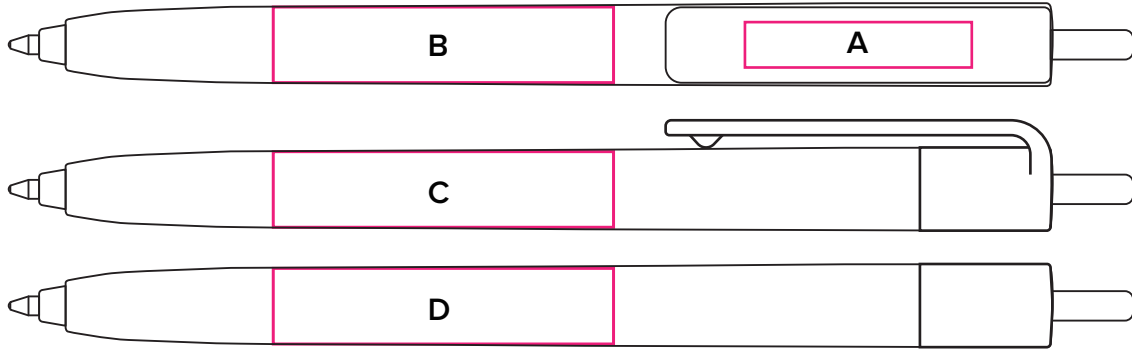

Product: PCS023
Product Size: 145mm(W)x 11mm(H)
Decoration Options: Print

Shown at 100% actual size

Print size: A: 30mm(W) x 6mm(H)

B/C/D: 45mm(W) x 10mm(H)