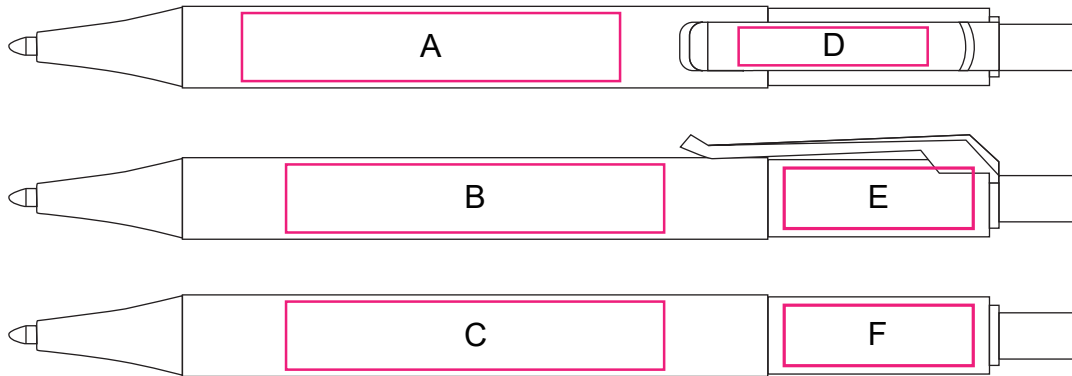

Product: PCS022  
Product Size: 141mm(W)x 11mm(H)  
Decoration Options: Print

Shown at 100% actual size

Print size: A/B/C: 50mm(W) x 9mm(H)

D: 25mm(W) x 5mm(H)

E/F: 25mm(W) x 8mm(H)