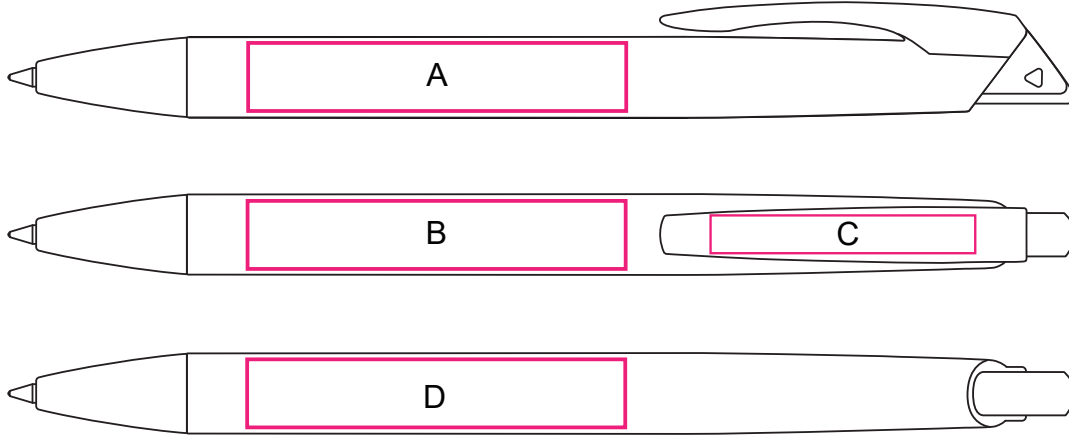

Product: PCS018  
Product Size: 141mm(W)x 11mm(H)  
Decoration Options: Print

Shown at 100% actual size

Print size: A/B/D: 50mm(W) x 9mm(H)  
C: 35mm(W) x 5mm(H)