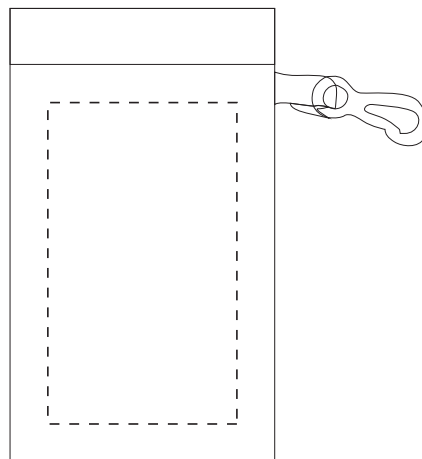

Product: PCPB072
Product Size: 380mm(W)x600mm(H),small bag: 70mm(w)×120mm(h)
Decoration Options:

Print size: 260mm(w) x 350mm(h)

Shown at 25% actual size

Print size: 50mm(w) x 85mm(h)

Shown at 50% actual size