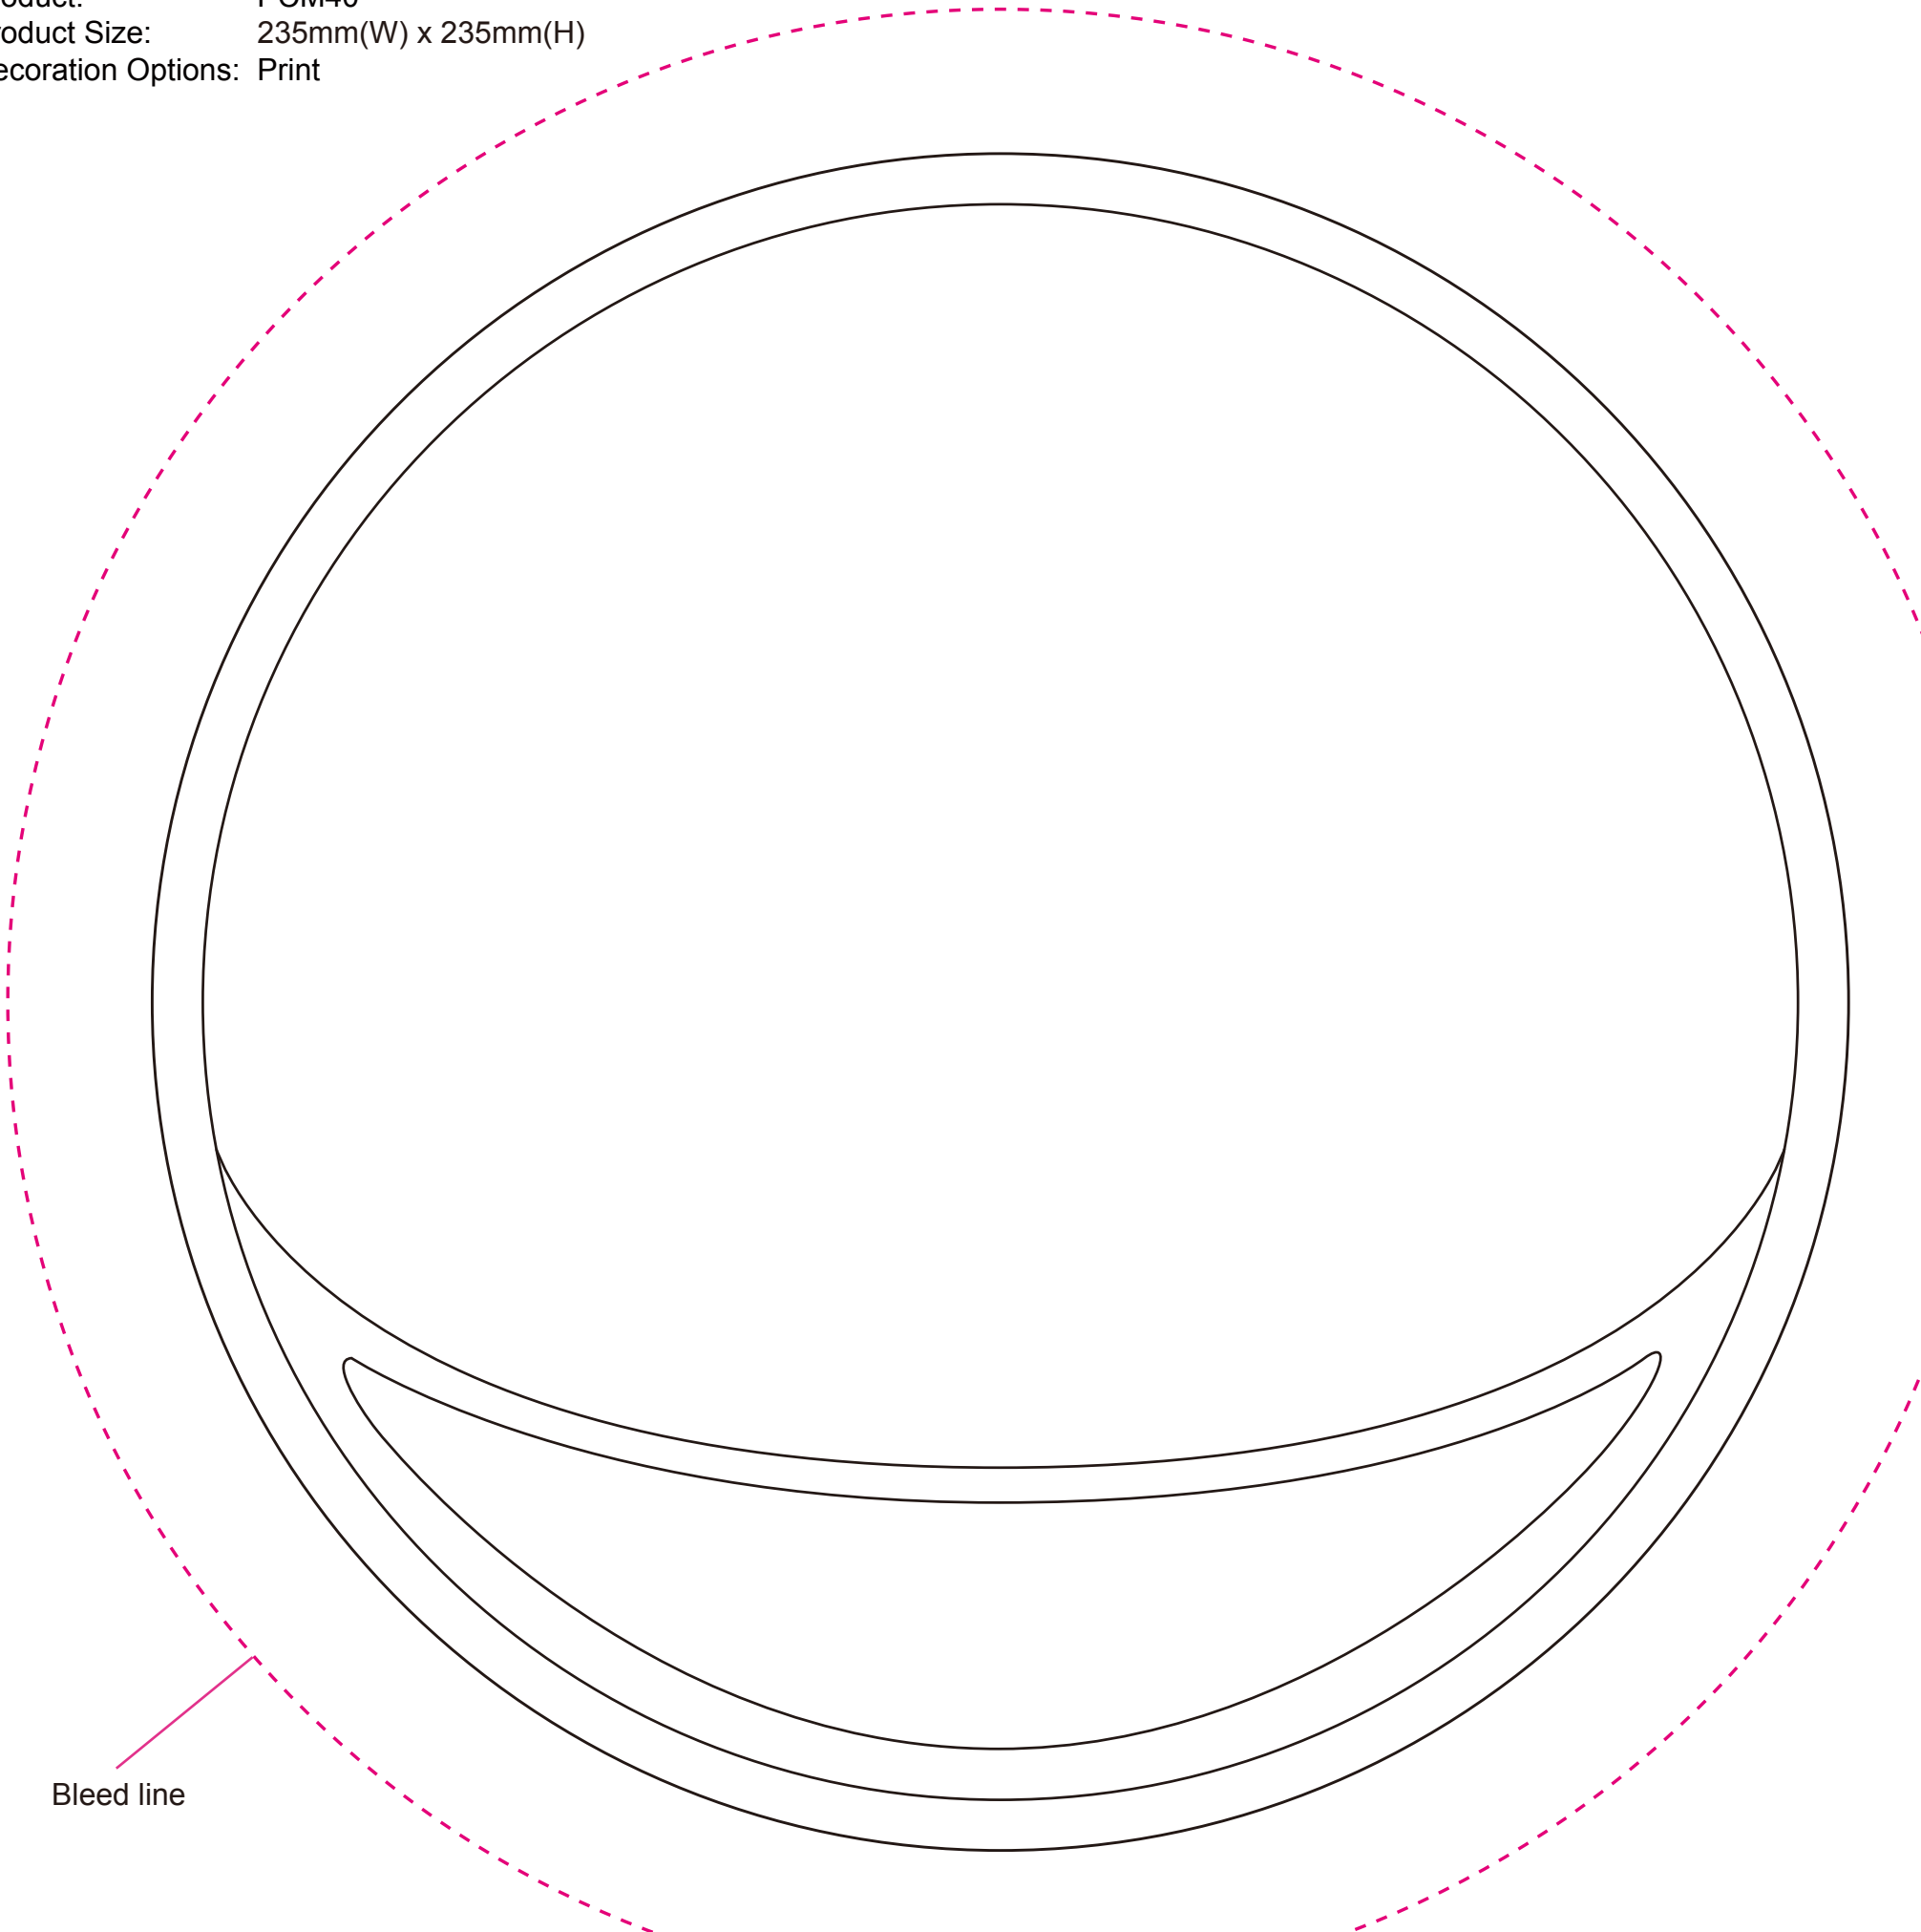

Product: PCM40  
Product Size: 235mm(W) x 235mm(H)  
Decoration Options: Print

Shown at 100%

Bleed line