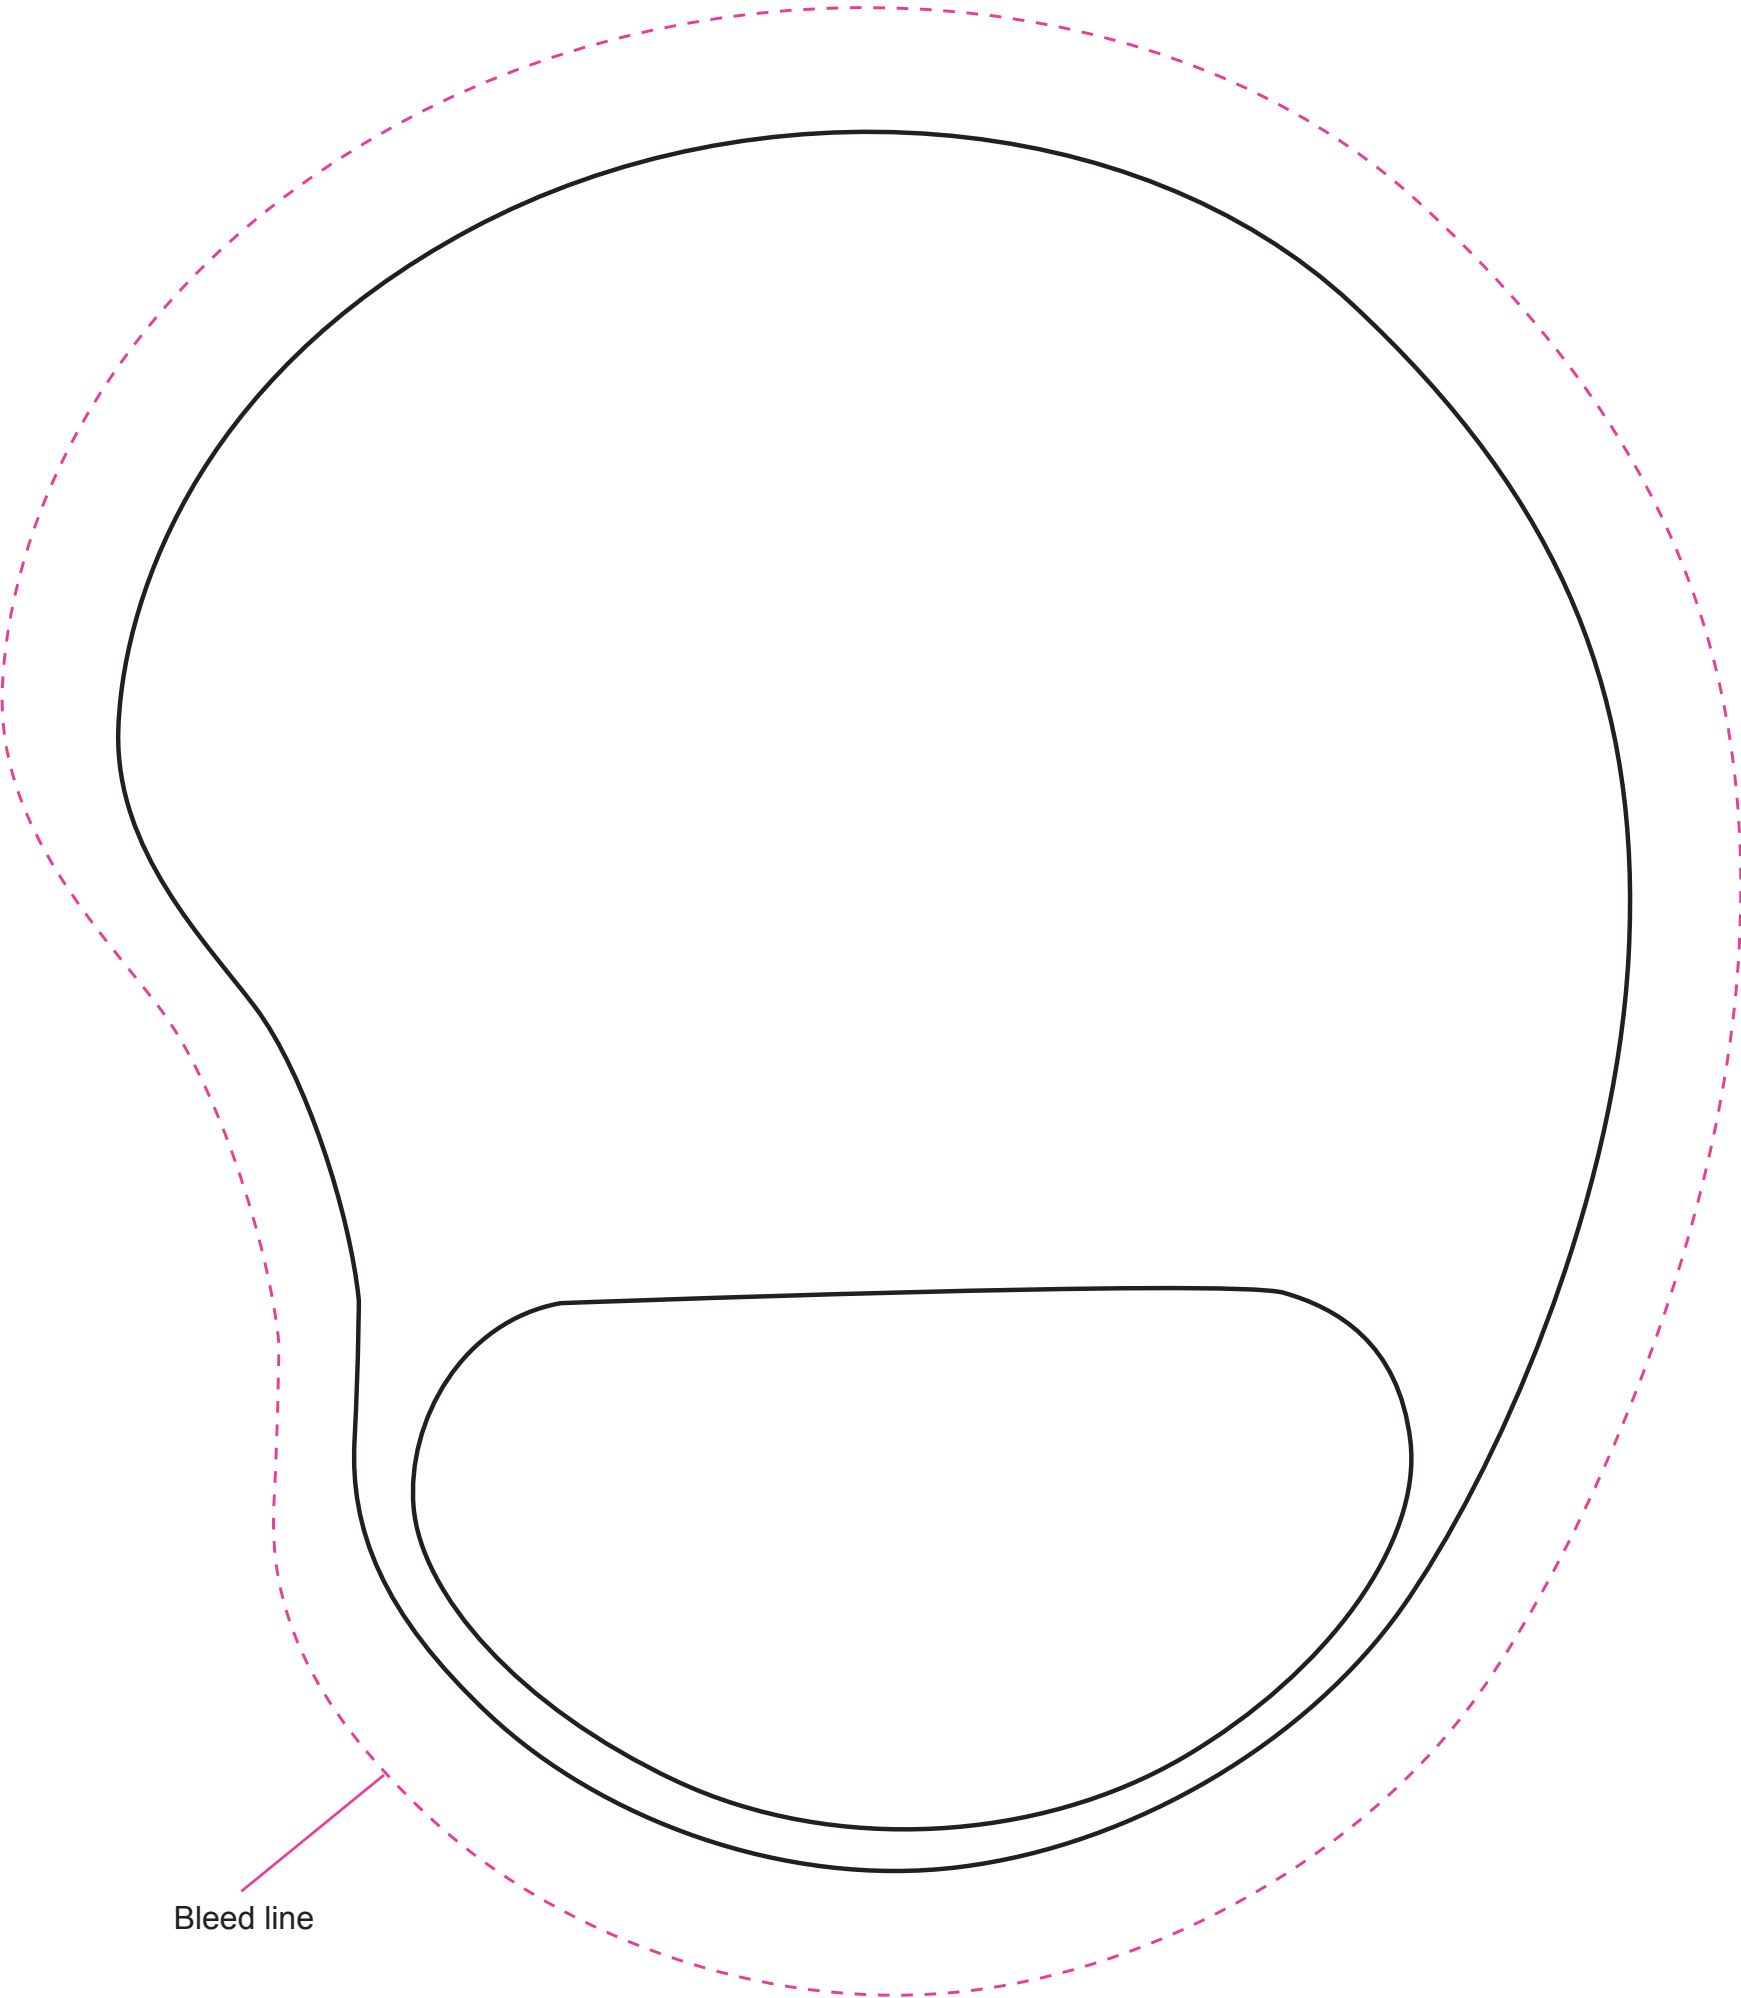

Product: PCM30
Product Size: 200mm(W) x 230mm(H)
Decoration Options: Print

Shown at 100%

Bleed line