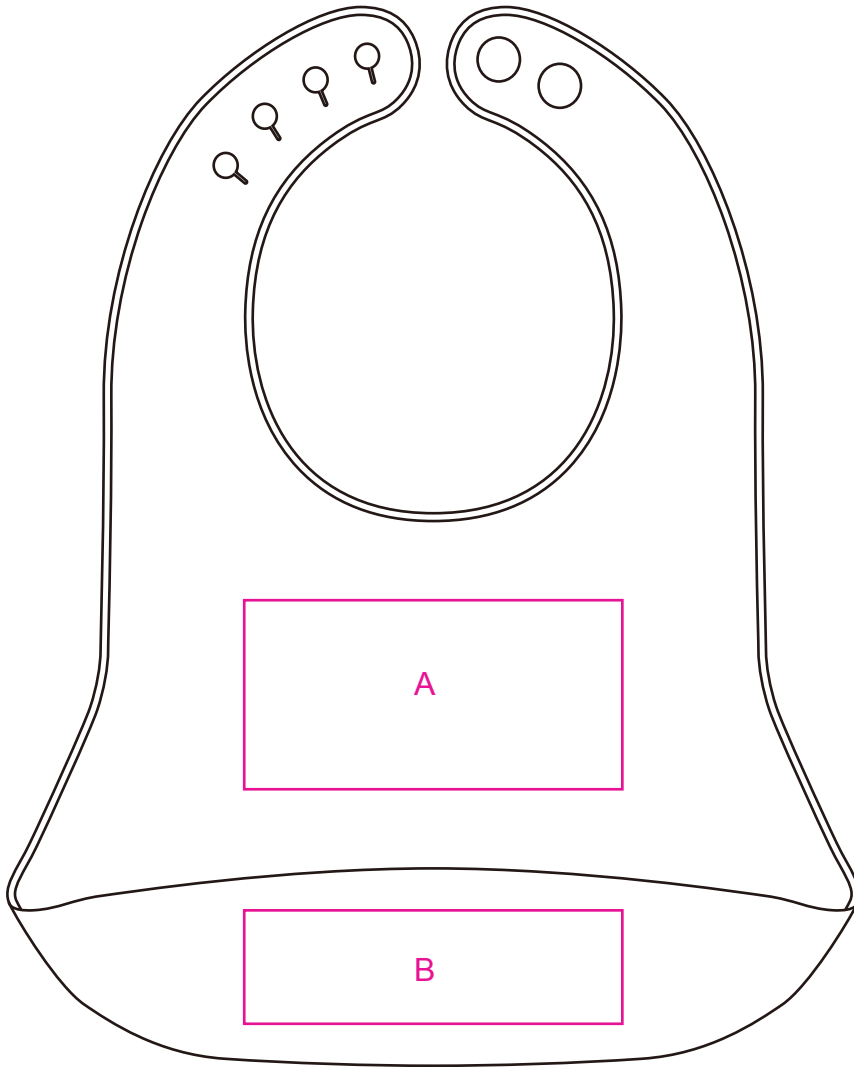

Product: PCH182  
Product Size: 21x28cm  
Decoration Options: Print

Shown at 50% actual size

A:Print 100 x 50 mm

B:Print 100 x 30 mm