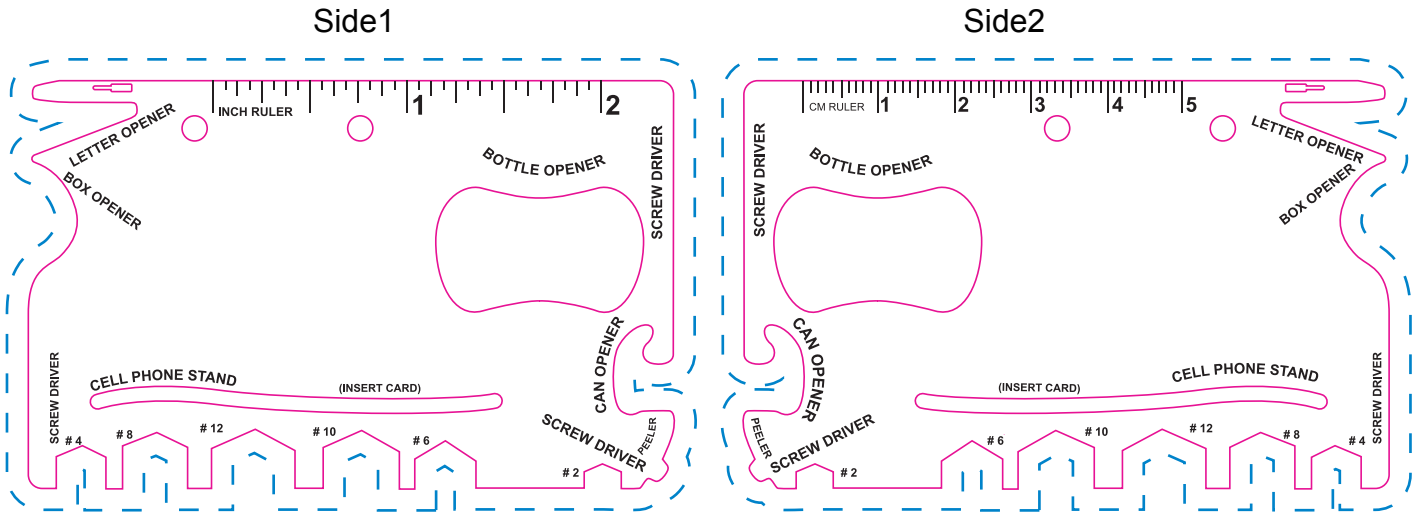

Product: PCH015
Product Size: 85.5*54mm
Decoration Options: Print

- Knife line
- - - Bleed area

Print size: 85.5mm(W) x 54mm(H)

Shown at 100% actual size