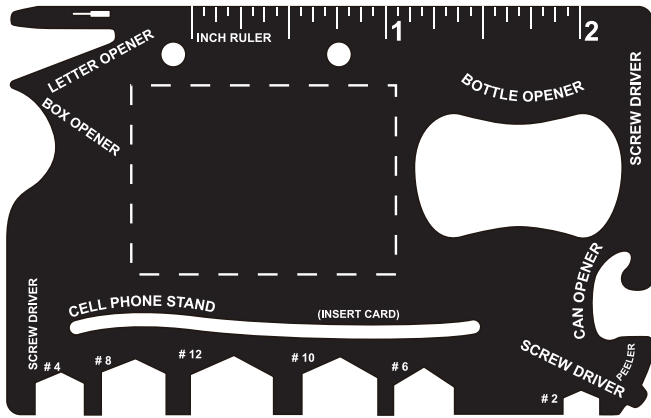

Product: PCH015
Product Size: 18*5.4*0.12mm
Decoration Options: Print, Engrave

Side1

Side2

Print size: 38mm(W) x 25mm(H)

Shown at 100% actual size

Please note : due to differences in materials, some engraving may appear more gold than the regular silver colour