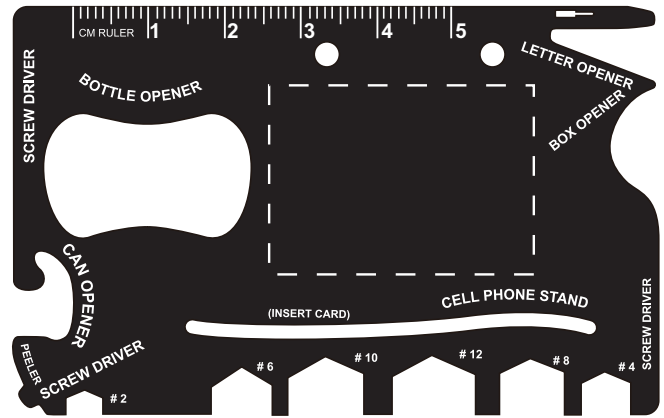

Product: PCH015
Product Size: 18*5.4*0.12mm
Decoration Options: Print, Engrave

Side1

Side2

Print size: 38mm(W) x 25mm(H)

Shown at 100% actual size

Please note : due to differences in materials, some engraving may appear more gold than the regular silver colour