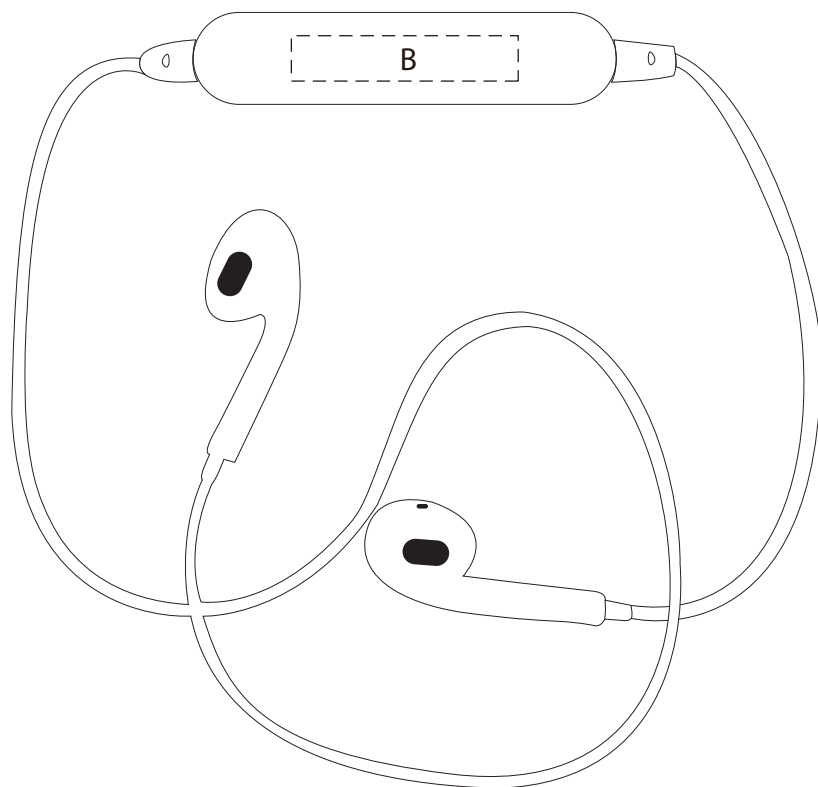

Product: PC4767
Product Size: 80×90mm,560mm×12mm×9mm
Decoration Options:

A: Print size: 32mm(w) x15mm(h)

B: Print size: 30mm(w) x6mm(h)

Shown at 100% actual size