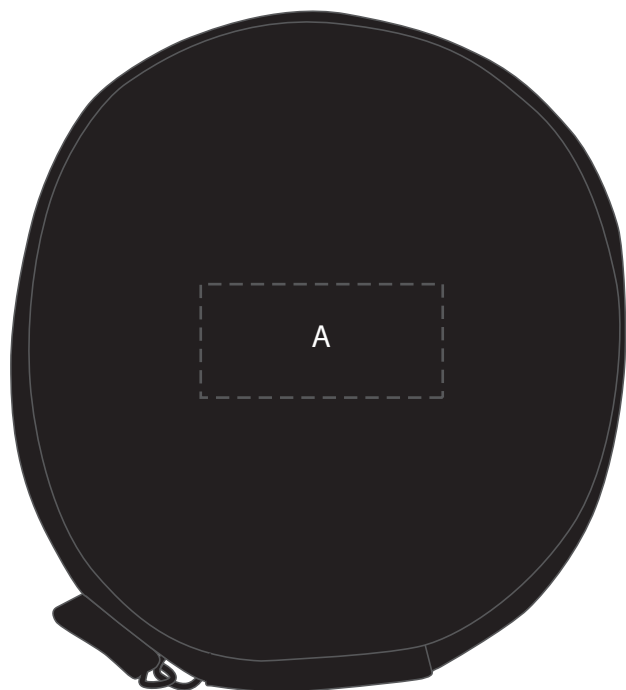

Product: PC4767
Product Size: 80×90mm,560mm×12mm×9mm
Decoration Options:

A: Print size: 32mm(w) x15mm(h)

B: Print size: 30mm(w) x6mm(h)

Shown at 100% actual size