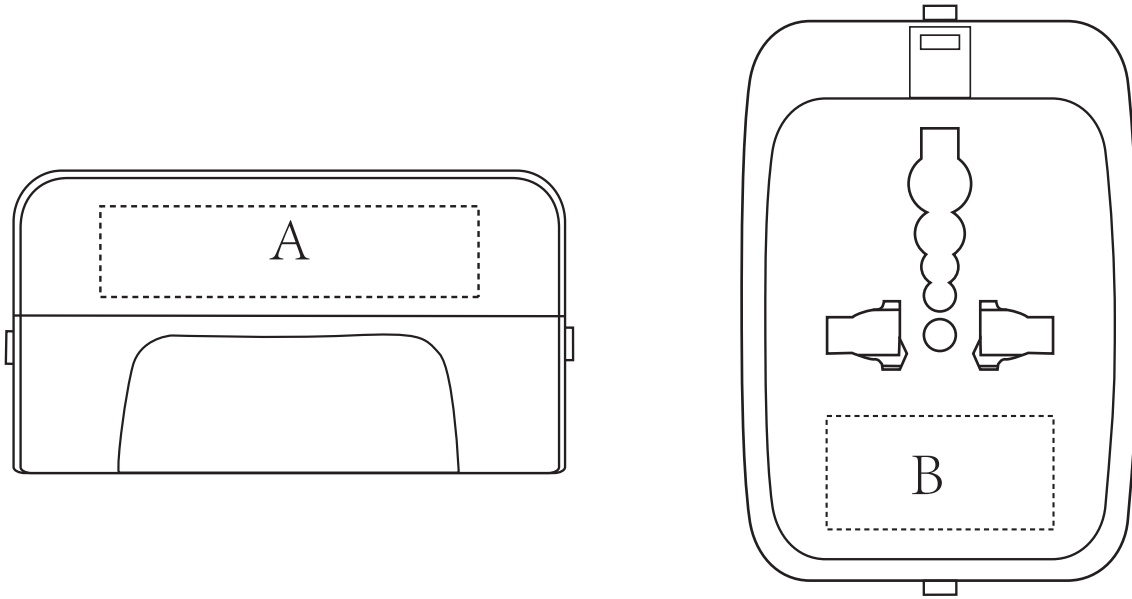

Product: PC4706
Product Size: 7.5 x 5 x 4.1 cm
Decoration Options: Print

Shown at 100% actual size

Print size: A: 50mm(w) x 12mm(h)

Print size: B: 30mm(w) x 15mm(h)