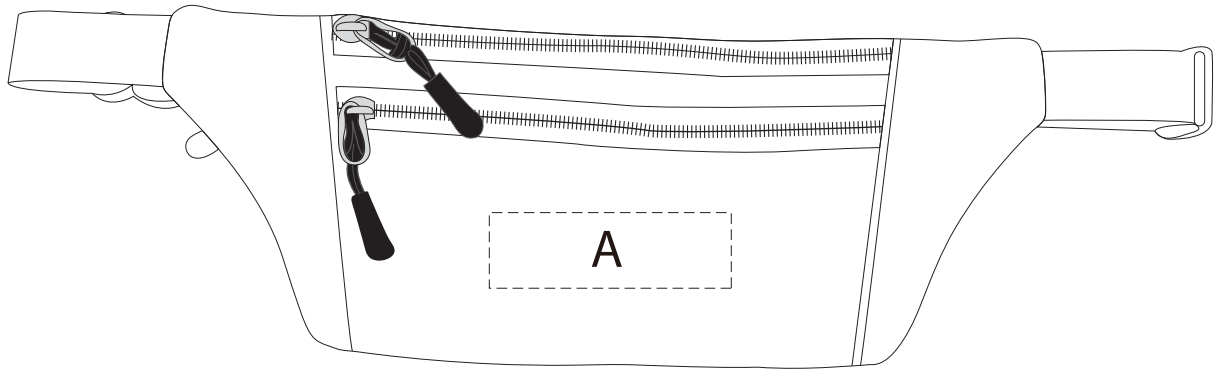

Product: PC4555
Product Size: 340×120mm
Decoration Options:

Shown at 40% actual size

A: Print size: 80mm(w) x 25mm(h)