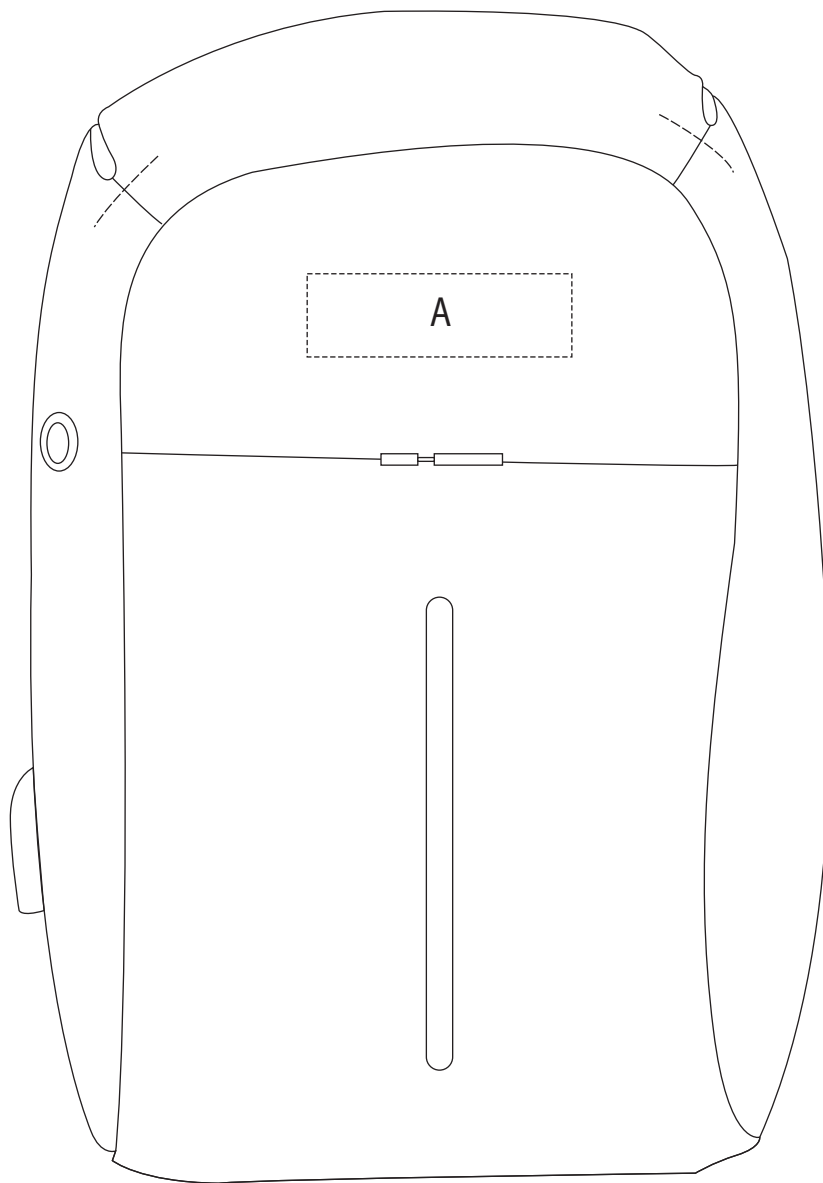

Product: PC4551
Product Size: 310x180x100mm
Decoration Options:

A: Print size: 70mm(w) x22mm(h)
Shown at 50% actual size