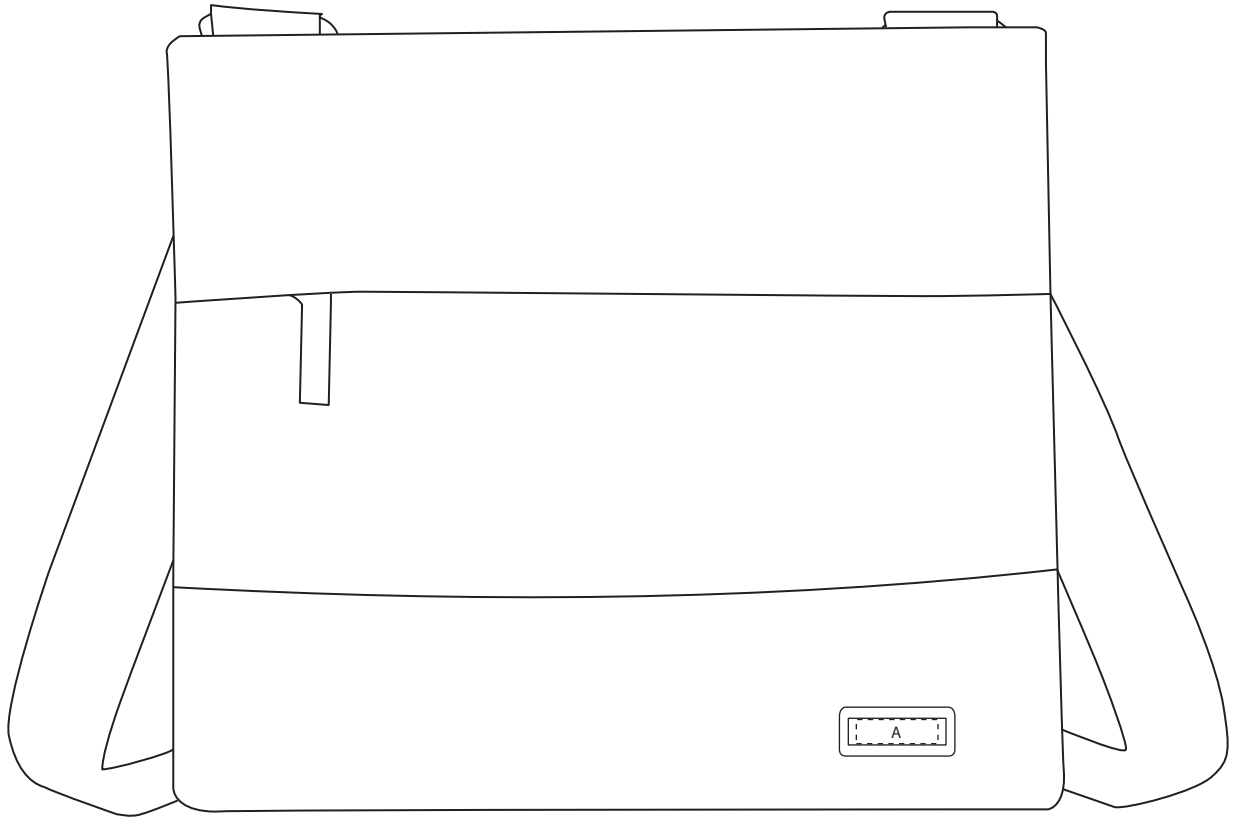

Product: PC4548
Product Size: 260x300x40mm
Decoration Options:

Shown at 40% actual size
A: Print size: 27mm(w) x8mm(h)