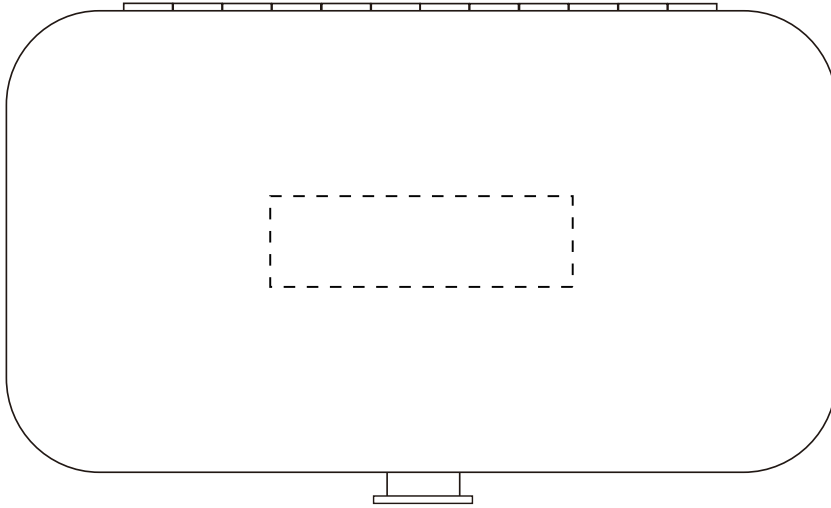

Product:PC3728

Product Size:110x60x20mm

Decoration Options:

Print size: 40mm(w) x 12mm(h)

Shown at 100% actual size