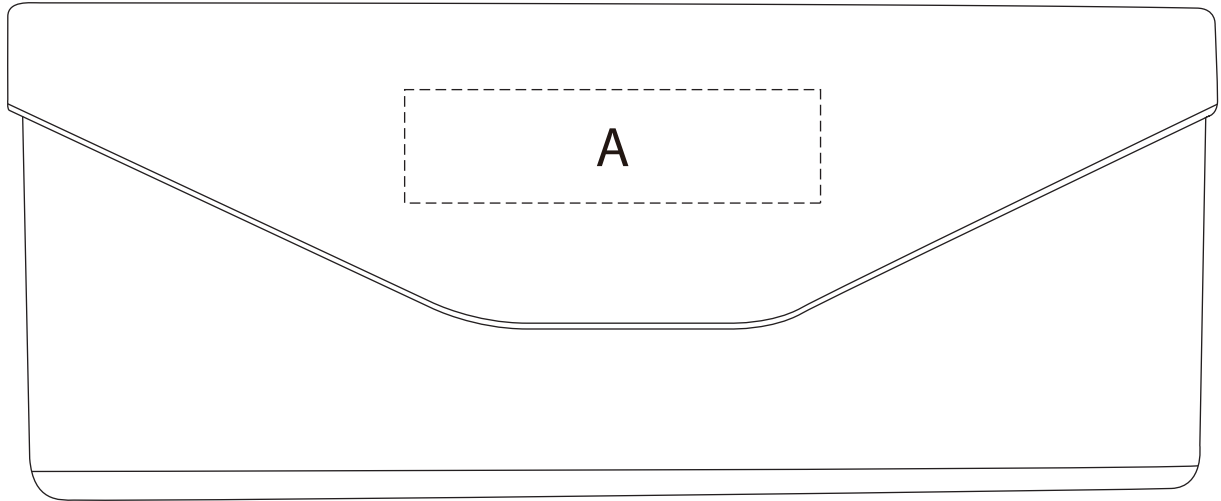

Product: PC3658  
Product Size: 160×65×15mm  
Decoration Options:

Shown at 100% actual size  
A: Print size: 55mm(w) x15mm(h)